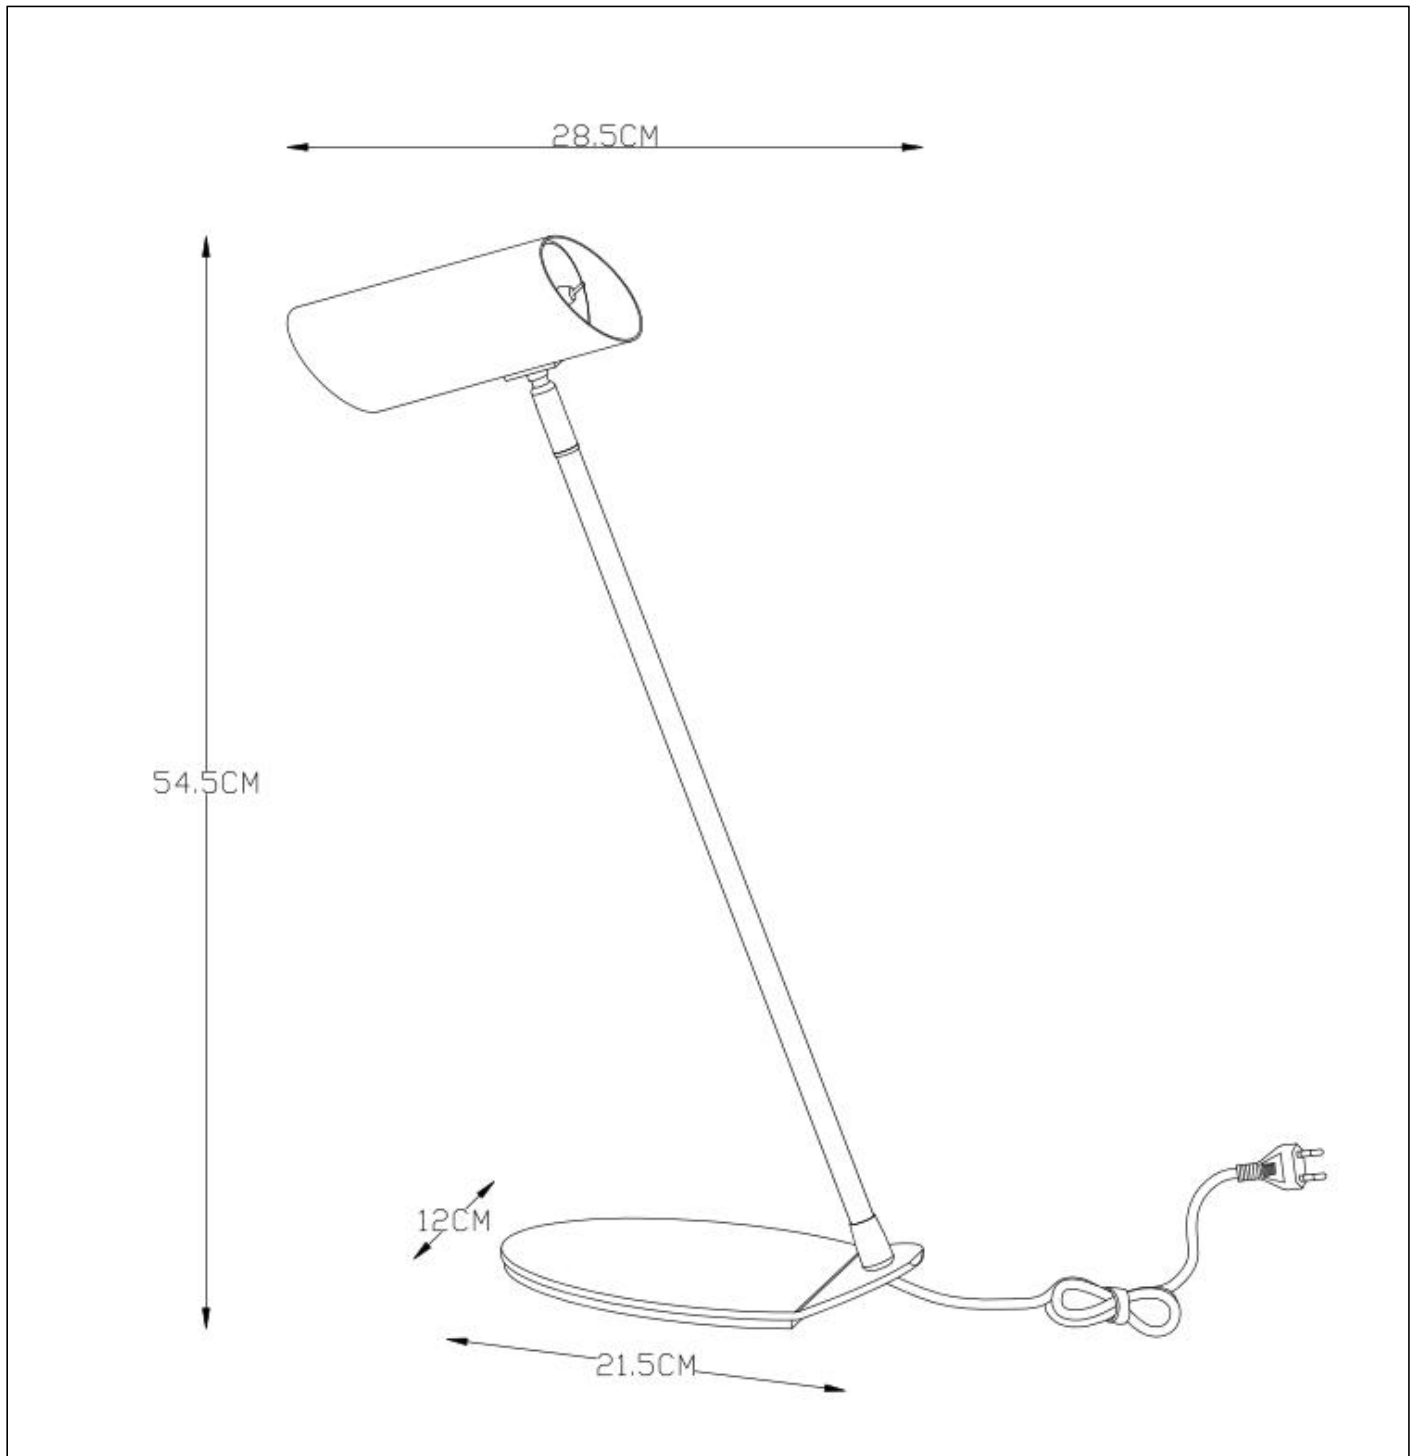

LUCIDE

GENERAL SPECIFICATIONS

item number : 19600/01/30
EAN code : 5411212193834

item number : 19600/01/31
EAN code : 5411212193841

HESTER LED

RECOMMEND LUCIDE LIGHT SOURCE

item number : 49006/05/30
49006/05/31

Light source dimmable : Yes
Light source incl. : No

General

Dimensions LxWxH : 28.5 cm x12 x 54.5 cm
Height minimum : 54.5cm
Dimensions shade LxWxH : 6.0*L17.0CM
Material : Metal
Ceiling rose material : Metal
Color : Matt Black /Matt white
Style : Retro
Shape : Round
Weight : 1.7kg
Warranty : 2years

Product specifications

Dimmable : No
Light direction : Around (Diffuse)
Directional : Yes
Cable : included
Cable length: 1.6m
Sensor : Without Sensor
Control : On-off Switch on head Control
IP-Class : 20
Electric class : II
Light source including ?: No
Lamp socket : GU10
Light source number : 1
Power requirements : 220-240V~50Hz AC
Bulb type & maximum wattage : LED GU10 Max.7W

For more specifications of this product please visit

www.lucide.com

HESTER LED

Item number : 19600/01/30

EAN code : 5411212193834

Item number : 19600/01/31

EAN code : 5411212193841

For more specifications, dimensions please visit